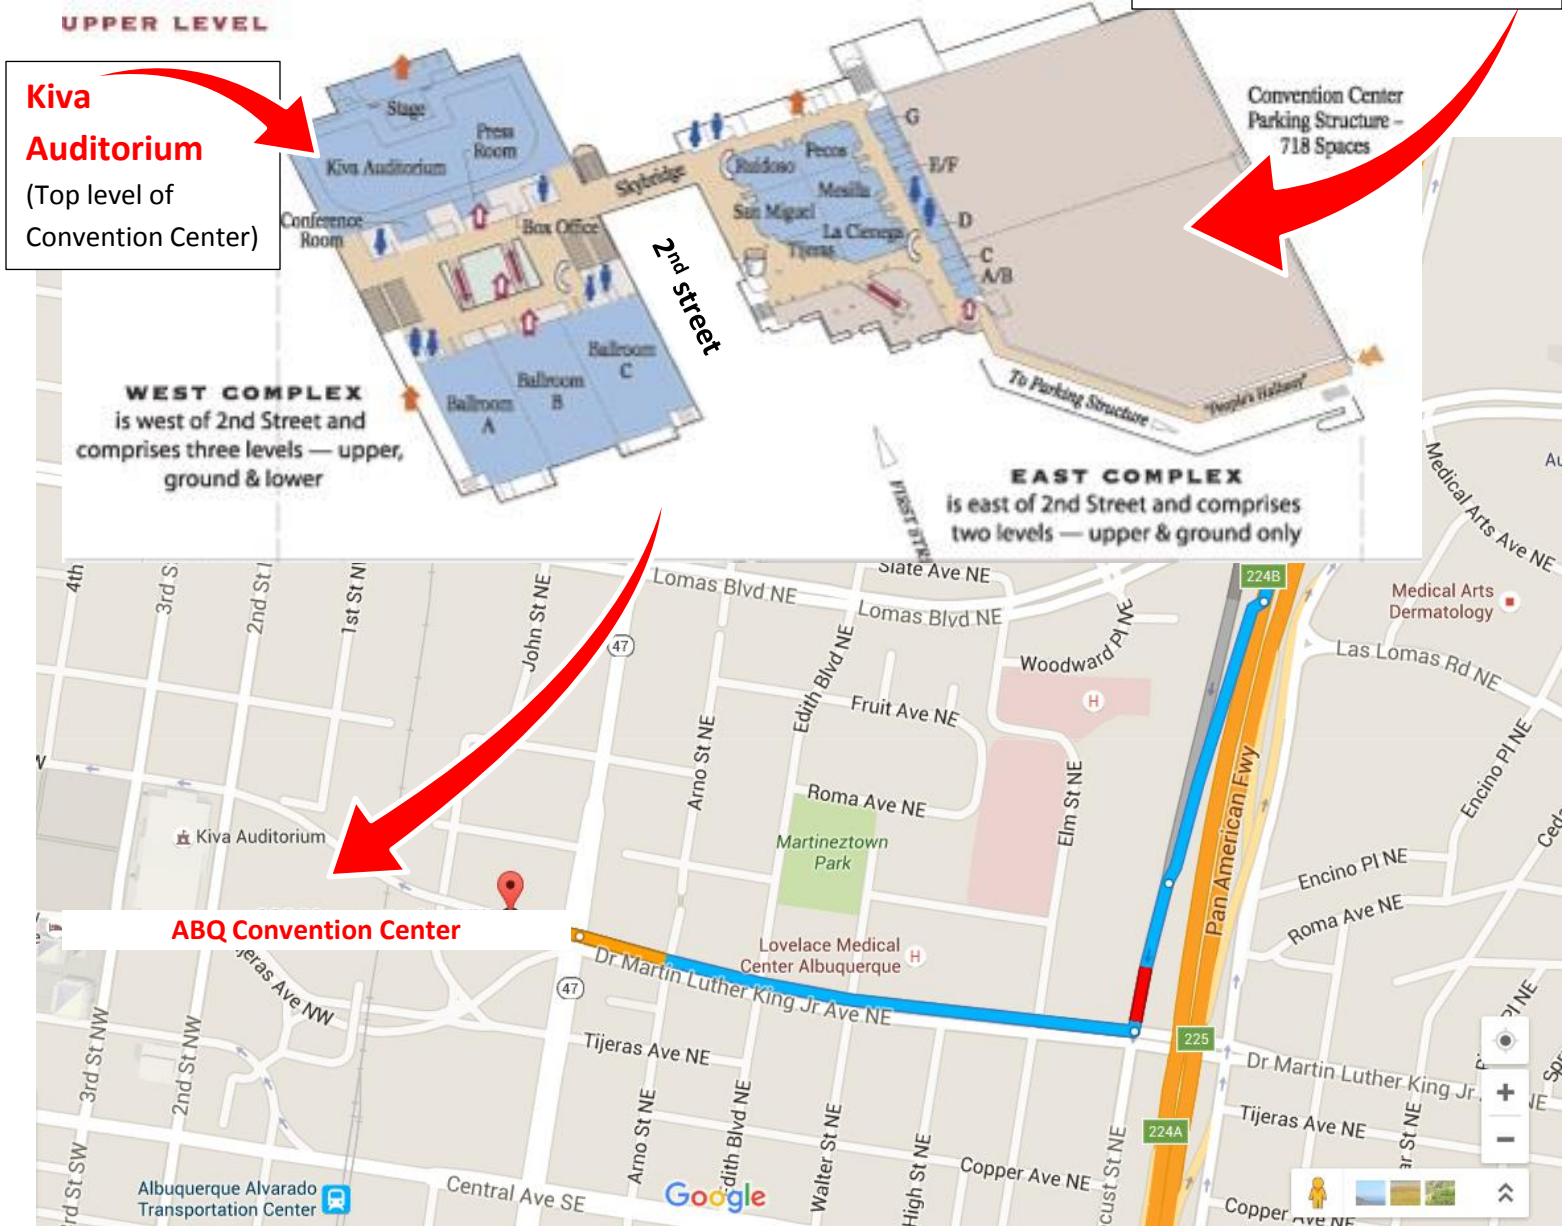

Spring Gala & Silent Auction March 1st, 2019

www.SupportTMES.com

Park here! \$6 per car
Convention Center Parking
Garage (above ground/level 1).
Follow signs to Kiva Auditorium

Albuquerque Convention Center

401 2nd Street NW
Albuquerque, NM 87102

Directions to ABQ Convention Center via I-25 South

1. Head south on I-25 S toward Exit 234
2. Take exit 224B toward Central Ave/Dr. Martin Luther King Jr. Ave (0.3 mi)
3. Merge onto Locust St NE (0.1 mi)
4. Turn right at Dr. Martin Luther King Jr Ave NE (0.7 mi)
5. Park at Convention Center parking garage (above ground parking garage) on Broadway & Martin Luther King Blvd. Follow signs to the Kiva